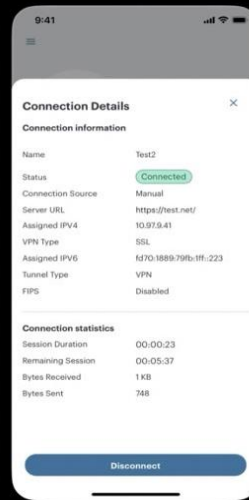

Extend is a modern way for businesses to make and manage payments with their existing corporate cards. In this easy-to-use

Ivanti Secure Access Client

商業

3

打開

★★★★★ 646

Pulse Secure LLC

商業